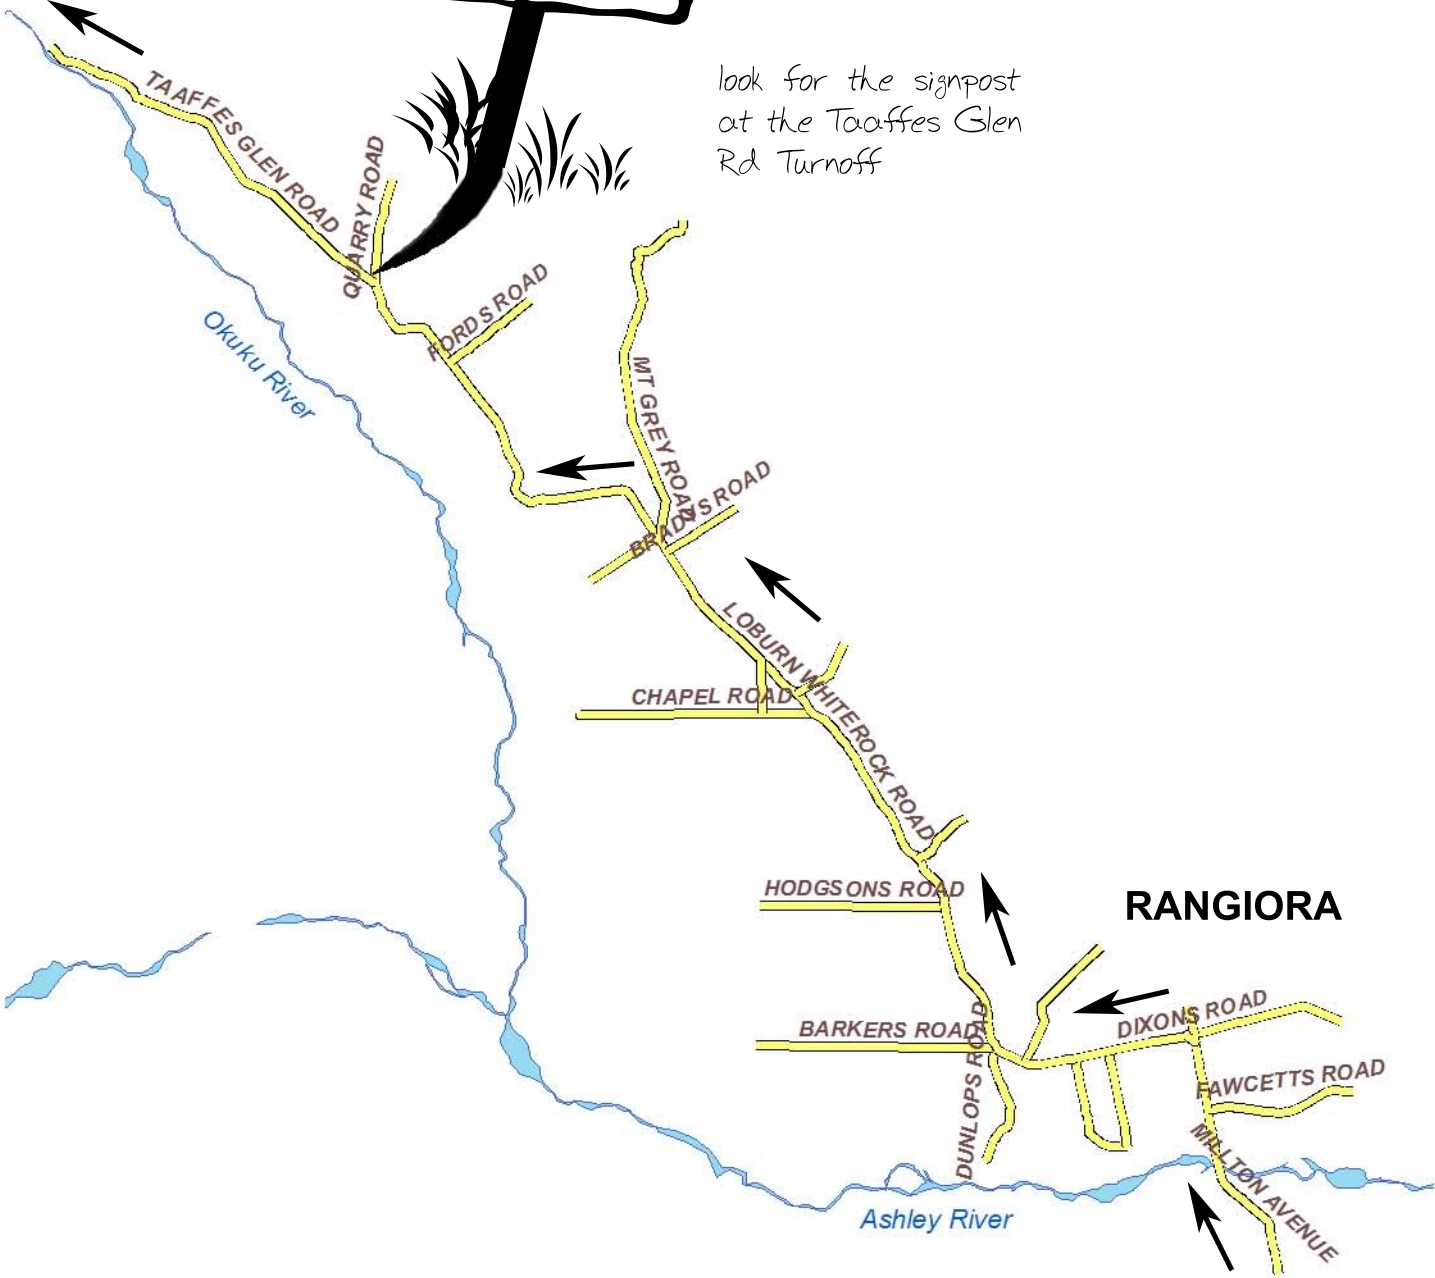

Autumn
Equinox

look for the signpost
at the Taaffes Glen
Rd Turnoff

RANGIORA

From Christchurch